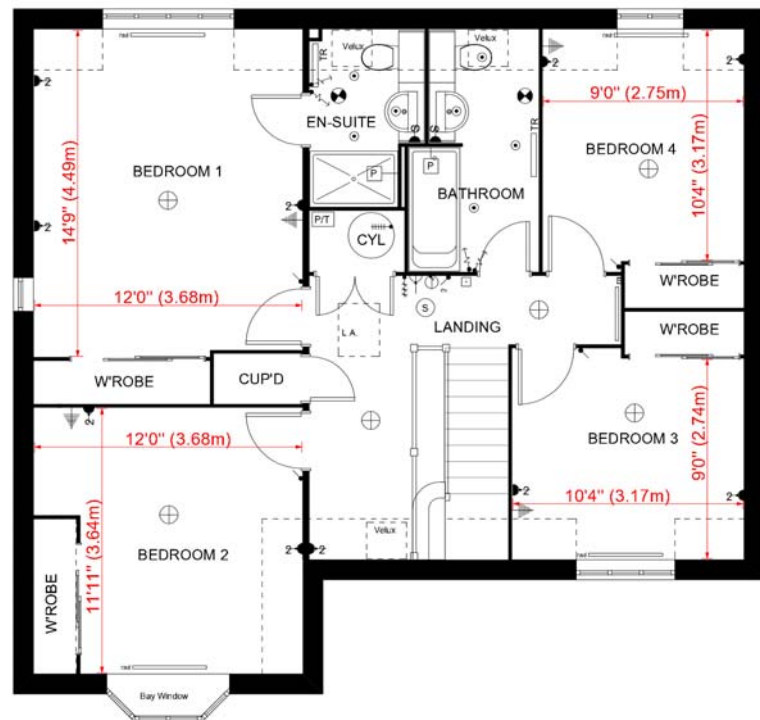

# Our latest floorplans...

Update 03/03/2010

## The Nightingale (only plot 90) Blue Sky Gardens, Bradwell

GROUND FLOOR PLAN (Handed)  
'NIGHTINGALE' HOUSE TYPE - PLOT 90, BRADWELL.

FIRST FLOOR PLAN (Handed)  
'NIGHTINGALE' HOUSE TYPE - PLOT 90, BRADWELL