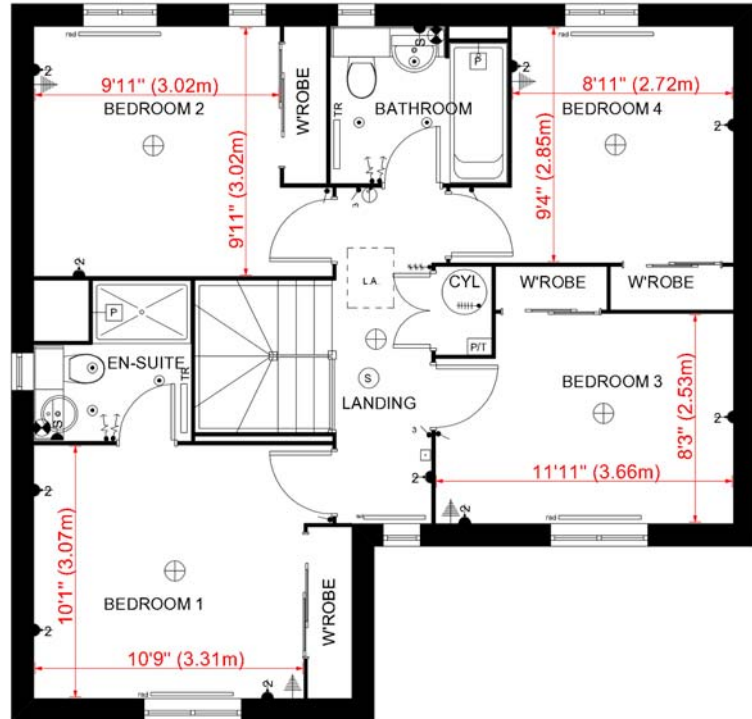

Our latest floorplans...

Update 23/04/2010

The Mountbatten (only plot 147) Blue Sky Gardens, Bradwell

GROUND FLOOR PLAN
'MOUNTBATTEN' HOUSE TYPE - PLOT 147, BRADWELL

FIRST FLOOR PLAN
'MOUNTBATTEN' HOUSE TYPE - PLOT 147, BRADWELL