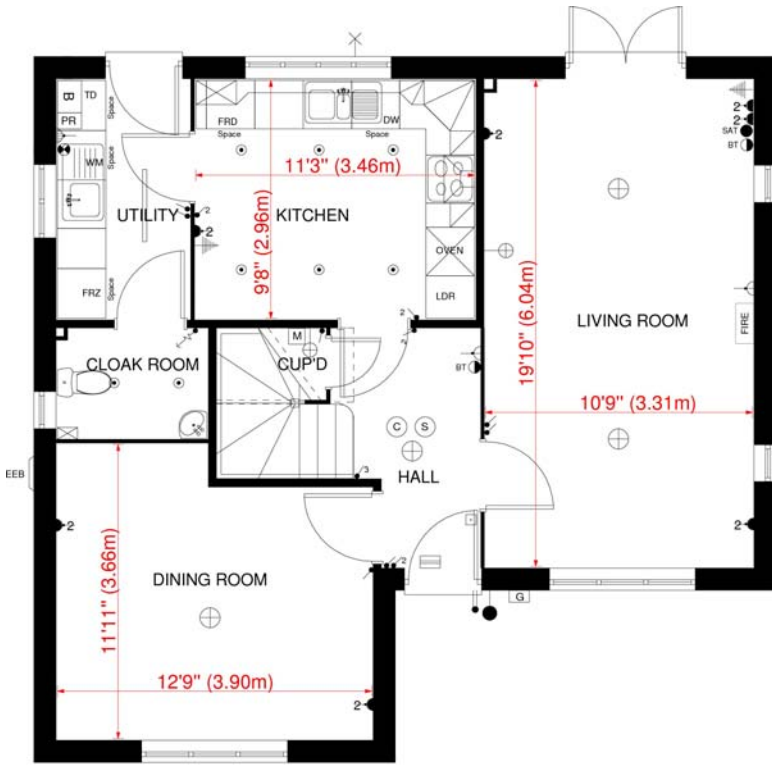

Our latest floorplans...

Update 23/04/2010

The Mountbatten (only plot 147) Blue Sky Gardens, Bradwell

GROUND FLOOR PLAN
'MOUNTBATTEN' HOUSE TYPE - PLOT 147, BRADWELL

FIRST FLOOR PLAN
'MOUNTBATTEN' HOUSE TYPE - PLOT 147, BRADWELL