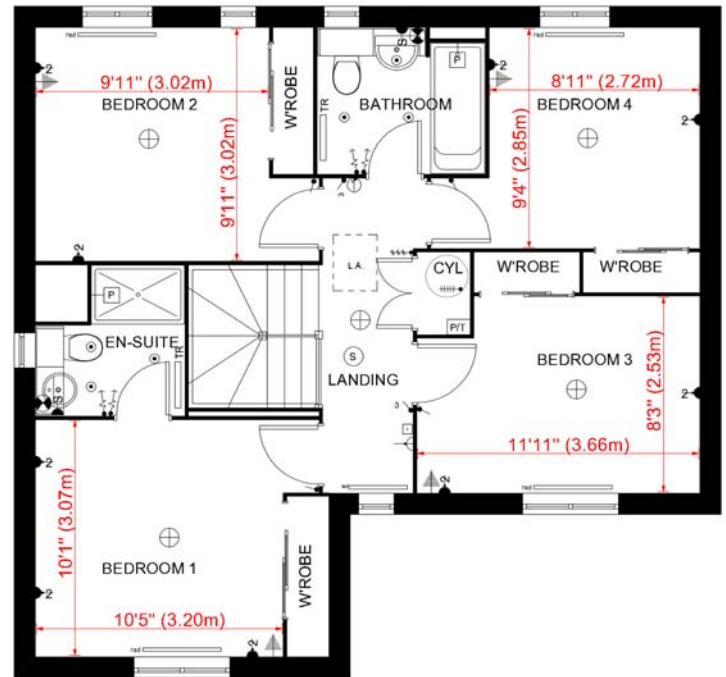

# Our latest floorplans...

Update 23/04/2010

## The Mountbatten (not plot 147) Blue Sky Gardens, Bradwell

GROUND FLOOR PLAN  
'MOUNTBATTEN' HOUSE TYPE - BRADWELL

FIRST FLOOR PLAN  
'MOUNTBATTEN' HOUSE TYPE - BRADWELL