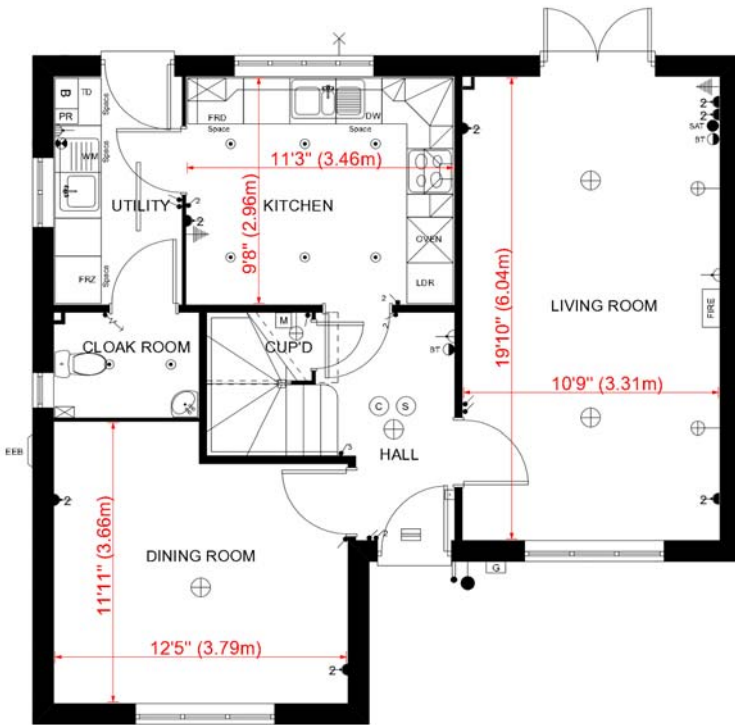

# Our latest floorplans...

Update 23/04/2010

## The Mountbatten (not plot 147) Blue Sky Gardens, Bradwell

GROUND FLOOR PLAN  
'MOUNTBATTEN' HOUSE TYPE - BRADWELL

FIRST FLOOR PLAN  
'MOUNTBATTEN' HOUSE TYPE - BRADWELL