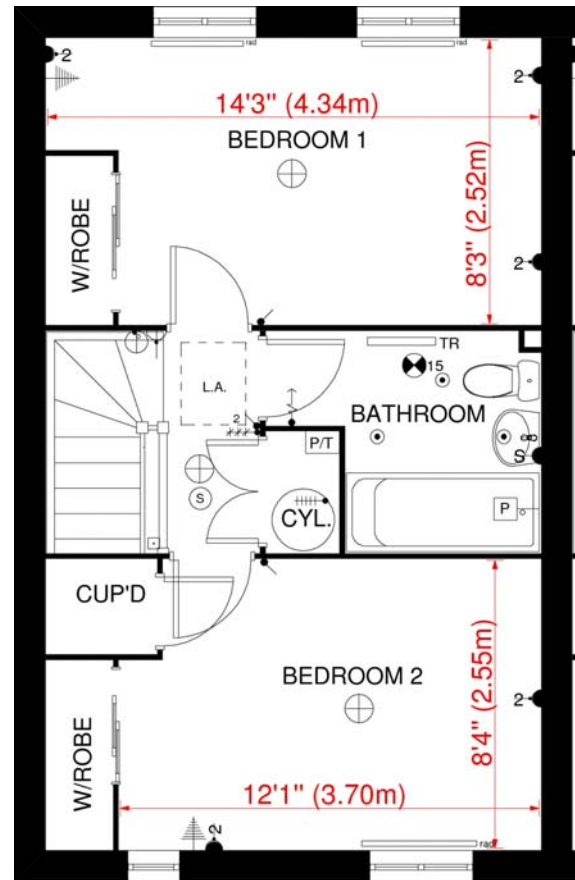

## The Milne

Blue Sky Gardens, Bradwell

GROUND FLOOR PLAN  
'MILNE' HOUSE TYPE - BRADWELL

FIRST FLOOR PLAN  
'MILNE' HOUSE TYPE - BRADWELL

### Important Notes:-

1. Our commitment to update continuously and improve the designs of our homes may mean that some amendments may not yet be incorporated in these plans.
2. These plans must be looked at in conjunction with our latest update sheet available on request.
3. Although we endeavour to notify customers of material changes, Norfolk Homes Ltd reserves the right to alter plans and specifications without notice.
4. All homes are offered subject to contract. Every care has been taken to ensure the accuracy of the information but these plans do not form part of any contract.
5. All plans are copyright to Norfolk Homes Ltd
6. Some homes will be built handed (a mirror image) to the plans shown. Plans with correct handing for a particular plot of interest can be prepared on request.
7. More detailed kitchen and bathroom plans are available upon request.
8. The plans shown are not to a particular scale but are dimensioned to help you.
9. Dimensions shown are approximate (+/- 50mm)