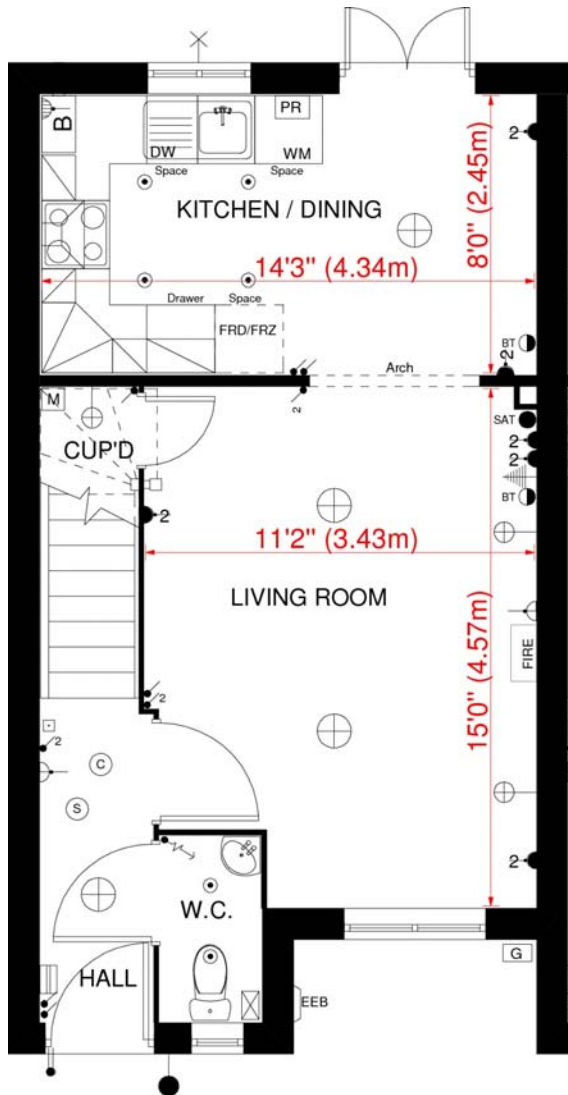

## The Milne

Blue Sky Gardens, Bradwell

GROUND FLOOR PLAN  
'MILNE' HOUSE TYPE - BRADWELL

FIRST FLOOR PLAN  
'MILNE' HOUSE TYPE - BRADWELL

### Important Notes:-

1. Our commitment to update continuously and improve the designs of our homes may mean that some amendments may not yet be incorporated in these plans.
2. These plans must be looked at in conjunction with our latest update sheet available on request.
3. Although we endeavour to notify customers of material changes, Norfolk Homes Ltd reserves the right to alter plans and specifications without notice.
4. All homes are offered subject to contract. Every care has been taken to ensure the accuracy of the information but these plans do not form part of any contract.
5. All plans are copyright to Norfolk Homes Ltd
6. Some homes will be built handed (a mirror image) to the plans shown. Plans with correct handing for a particular plot of interest can be prepared on request.
7. More detailed kitchen and bathroom plans are available upon request.
8. The plans shown are not to a particular scale but are dimensioned to help you.
9. Dimensions shown are approximate (+/- 50mm)