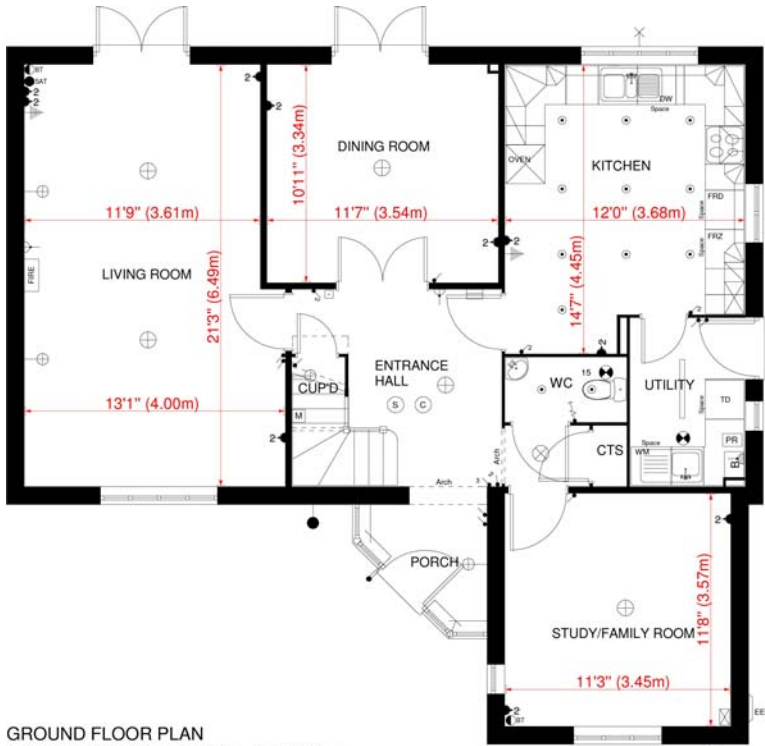

Our latest floorplans...

Update 28/01/2010

The Frobisher Blue Sky Gardens, Bradwell

GROUND FLOOR PLAN
'FROBISHER' HOUSE TYPE - BRADWELL

FIRST FLOOR PLAN
'FROBISHER' HOUSE TYPE - BRADWELL

Important Notes:-

1. Our commitment to update continuously and improve the designs of our homes may mean that some amendments may not yet be incorporated in these plans.
2. These plans must be looked at in conjunction with our latest update sheet available on request.
3. Although we endeavour to notify customers of material changes, Norfolk Homes Ltd reserves the right to alter plans and specifications without notice.
4. All homes are offered subject to contract. Every care has been taken to ensure the accuracy of the information but these plans do not form part of any contract.
5. All plans are copyright to Norfolk Homes Ltd
6. Some homes will be built handed (a mirror image) to the plans shown. Plans with correct handing for a particular plot of interest can be prepared on request.
7. More detailed kitchen and bathroom plans are available upon request.
8. The plans shown are not to a particular scale but are dimensioned to help you.
9. Dimensions shown are approximate (+/- 50mm)