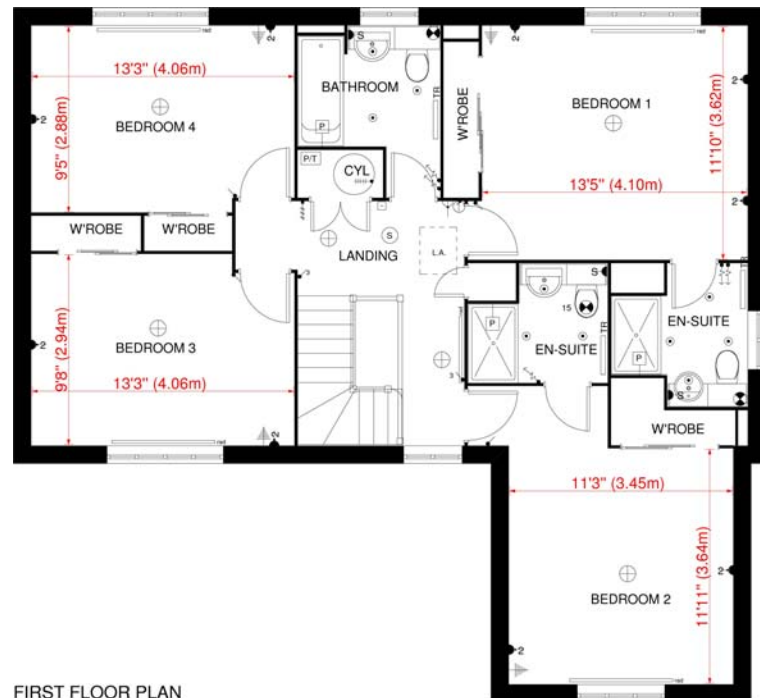

Our latest floorplans...

Update 28/01/2010

The Frobisher Blue Sky Gardens, Bradwell

GROUND FLOOR PLAN
'FROBISHER' HOUSE TYPE - BRADWELL

FIRST FLOOR PLAN
'FROBISHER' HOUSE TYPE - BRADWELL

Important Notes:-

1. Our commitment to update continuously and improve the designs of our homes may mean that some amendments may not yet be incorporated in these plans.
2. These plans must be looked at in conjunction with our latest update sheet available on request.
3. Although we endeavour to notify customers of material changes, Norfolk Homes Ltd reserves the right to alter plans and specifications without notice.
4. All homes are offered subject to contract. Every care has been taken to ensure the accuracy of the information but these plans do not form part of any contract.
5. All plans are copyright to Norfolk Homes Ltd
6. Some homes will be built handed (a mirror image) to the plans shown. Plans with correct handing for a particular plot of interest can be prepared on request.
7. More detailed kitchen and bathroom plans are available upon request.
8. The plans shown are not to a particular scale but are dimensioned to help you.
9. Dimensions shown are approximate (+/- 50mm)