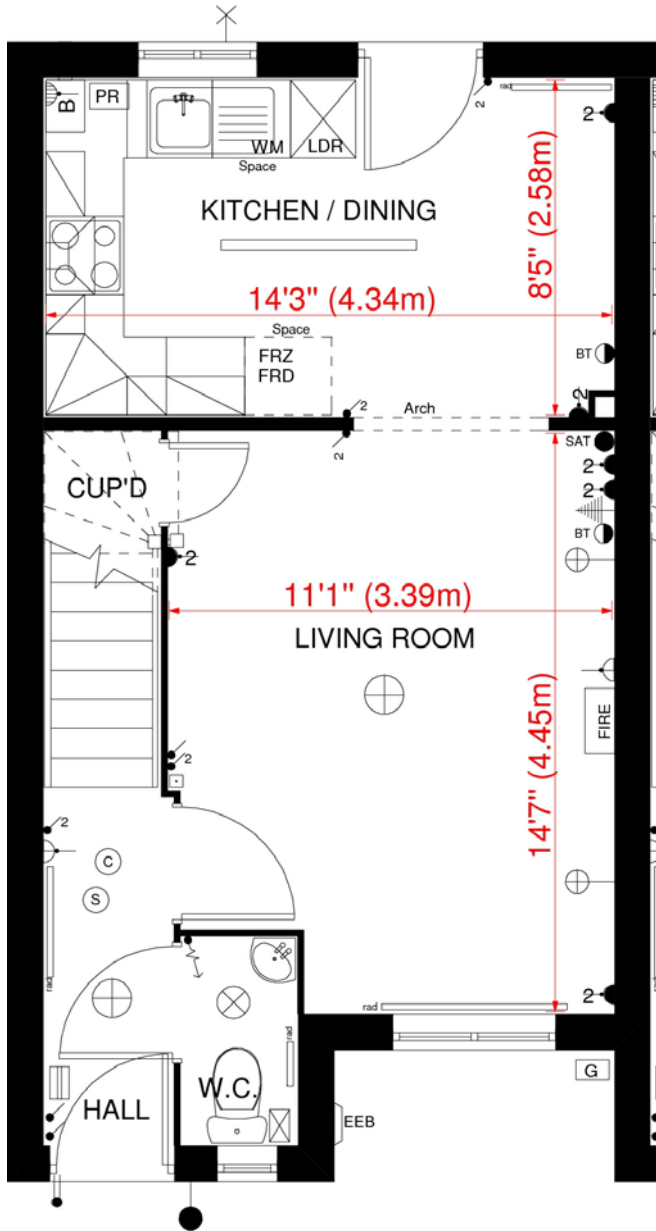

The Fleming Blue Sky Gardens, Bradwell

GROUND FLOOR PLAN 'FLEMING' HOUSE TYPE - BRADWELL

Important Notes:-

1. Our commitment to update continuously and improve the designs of our homes may mean that some amendments may not yet be incorporated in these plans.
2. These plans must be looked at in conjunction with our latest update sheet available on request.
3. Although we endeavour to notify customers of material changes, Norfolk Homes Ltd reserves the right to alter plans and specifications without notice.
4. All homes are offered subject to contract. Every care has been taken to ensure the accuracy of the information but these plans do not form part of any contract.
5. All plans are copyright to Norfolk Homes Ltd
6. Some homes will be built handed (a mirror image) to the plans shown. Plans with correct handing for a particular plot of interest can be prepared on request.
7. More detailed kitchen and bathroom plans are available upon request.
8. The plans shown are not to a particular scale but are dimensioned to help you.
9. Dimensions shown are approximate (+/- 50mm)