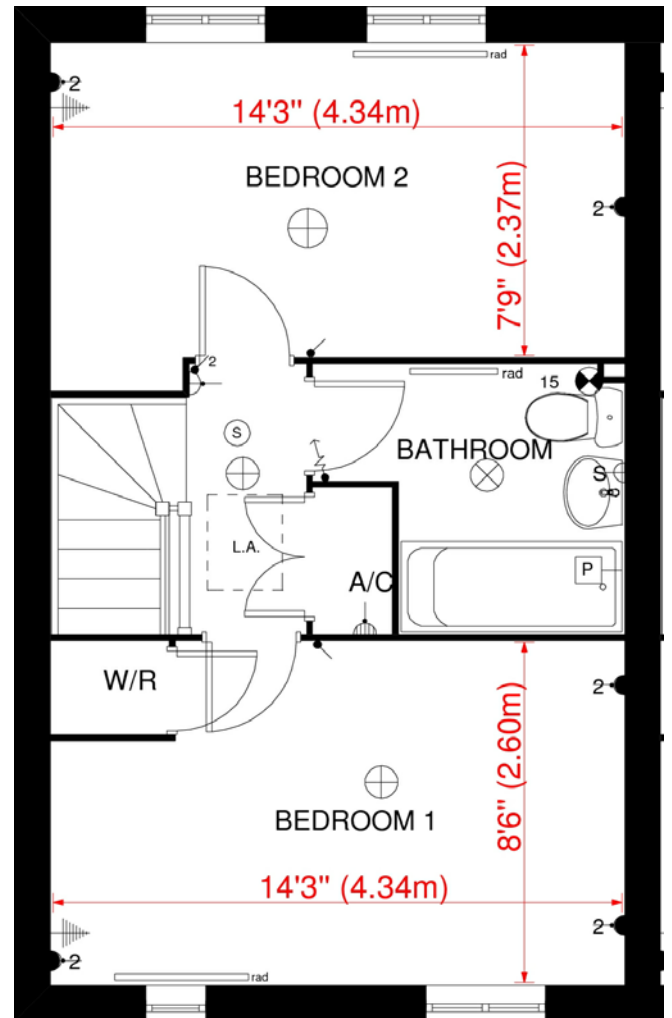

The Fleming Blue Sky Gardens, Bradwell

GROUND FLOOR PLAN 'FLEMING' HOUSE TYPE - BRADWELL

Important Notes:-

1. Our commitment to update continuously and improve the designs of our homes may mean that some amendments may not yet be incorporated in these plans.
2. These plans must be looked at in conjunction with our latest update sheet available on request.
3. Although we endeavour to notify customers of material changes, Norfolk Homes Ltd reserves the right to alter plans and specifications without notice.
4. All homes are offered subject to contract. Every care has been taken to ensure the accuracy of the information but these plans do not form part of any contract.
5. All plans are copyright to Norfolk Homes Ltd
6. Some homes will be built handed (a mirror image) to the plans shown. Plans with correct handing for a particular plot of interest can be prepared on request.
7. More detailed kitchen and bathroom plans are available upon request.
8. The plans shown are not to a particular scale but are dimensioned to help you.
9. Dimensions shown are approximate (+/- 50mm)