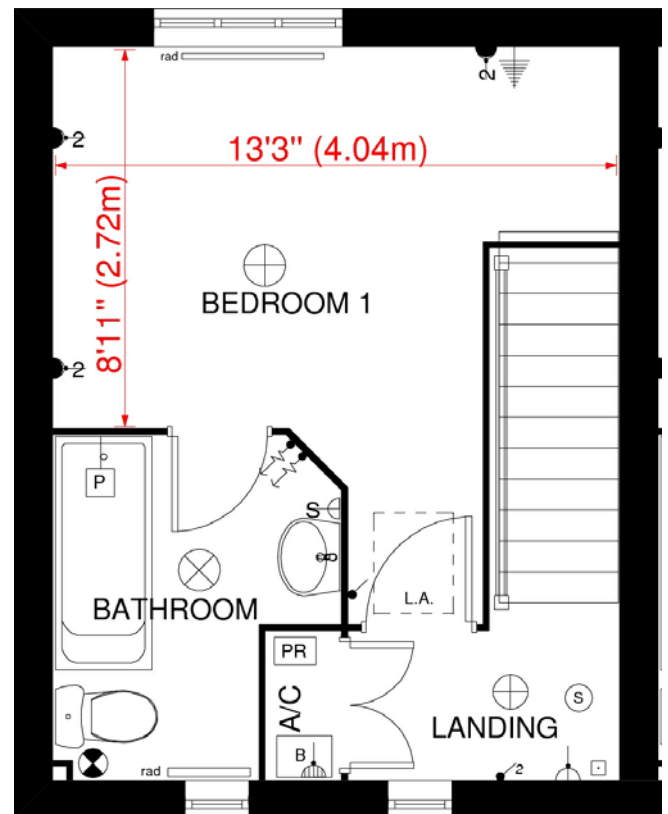

The Elliot

Blue Sky Gardens, Bradwell

GROUND FLOOR PLAN
'ELLIOT' HOUSE TYPE - BRADWELL

FIRST FLOOR PLAN
'ELLIOT' HOUSE TYPE - BRADWELL

Important Notes:-

1. Our commitment to update continuously and improve the designs of our homes may mean that some amendments may not yet be incorporated in these plans.
2. These plans must be looked at in conjunction with our latest update sheet available on request.
3. Although we endeavour to notify customers of material changes, Norfolk Homes Ltd reserves the right to alter plans and specifications without notice.
4. All homes are offered subject to contract. Every care has been taken to ensure the accuracy of the information but these plans do not form part of any contract.
5. All plans are copyright to Norfolk Homes Ltd
6. Some homes will be built handed (a mirror image) to the plans shown. Plans with correct handing for a particular plot of interest can be prepared on request.
7. More detailed kitchen and bathroom plans are available upon request.
8. The plans shown are not to a particular scale but are dimensioned to help you.
9. Dimensions shown are approximate (+/- 50mm)