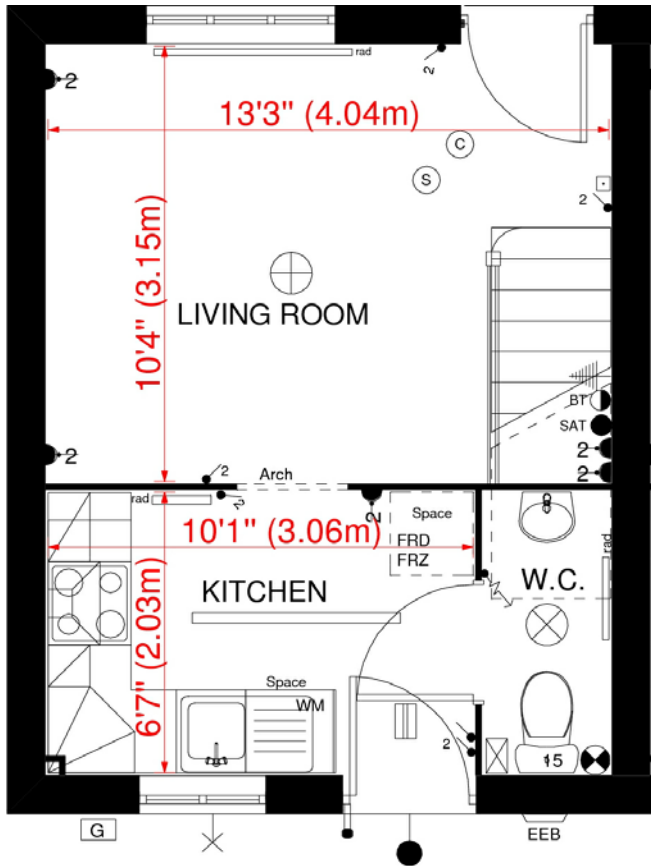

The Elliot

Blue Sky Gardens, Bradwell

GROUND FLOOR PLAN
'ELLIOT' HOUSE TYPE - BRADWELL

FIRST FLOOR PLAN
'ELLIOT' HOUSE TYPE - BRADWELL

Important Notes:-

1. Our commitment to update continuously and improve the designs of our homes may mean that some amendments may not yet be incorporated in these plans.
2. These plans must be looked at in conjunction with our latest update sheet available on request.
3. Although we endeavour to notify customers of material changes, Norfolk Homes Ltd reserves the right to alter plans and specifications without notice.
4. All homes are offered subject to contract. Every care has been taken to ensure the accuracy of the information but these plans do not form part of any contract.
5. All plans are copyright to Norfolk Homes Ltd
6. Some homes will be built handed (a mirror image) to the plans shown. Plans with correct handing for a particular plot of interest can be prepared on request.
7. More detailed kitchen and bathroom plans are available upon request.
8. The plans shown are not to a particular scale but are dimensioned to help you.
9. Dimensions shown are approximate (+/- 50mm)