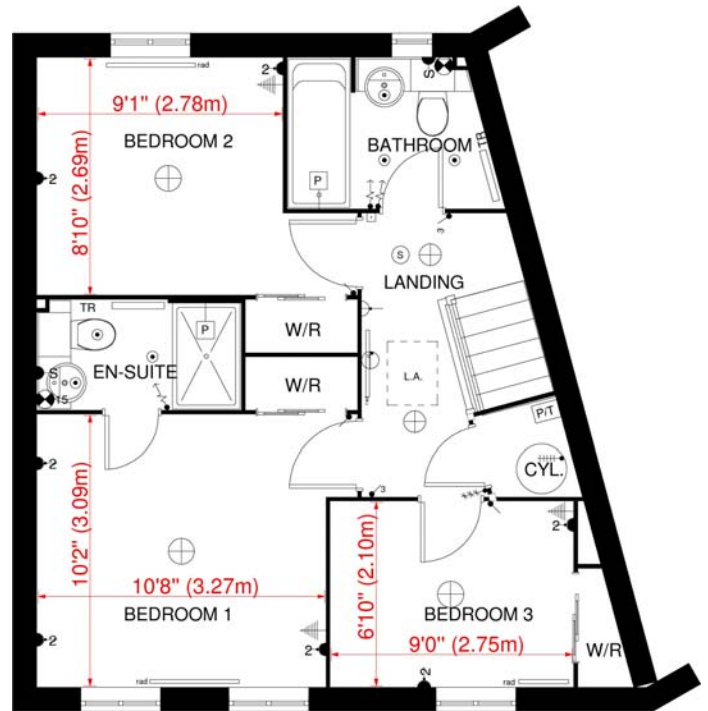

The Cartwright 'A' Blue Sky Gardens, Bradwell

GROUND FLOOR PLAN
'CARTWRIGHT 'A' HOUSE TYPE - BRADWELL

FIRST FLOOR PLAN
'CARTWRIGHT 'A' HOUSE TYPE - BRADWELL

Important Notes:-

1. *Our commitment to update continuously and improve the designs of our homes may mean that some amendments may not yet be incorporated in these plans.*
2. *These plans must be looked at in conjunction with our latest update sheet available on request.*
3. *Although we endeavour to notify customers of material changes, Norfolk Homes Ltd reserves the right to alter plans and specifications without notice.*
4. *All homes are offered subject to contract. Every care has been taken to ensure the accuracy of the information but these plans do not form part of any contract.*
5. *All plans are copyright to Norfolk Homes Ltd*
6. *Some homes will be built handed (a mirror image) to the plans shown. Plans with correct handing for a particular plot of interest can be prepared on request.*
7. *More detailed kitchen and bathroom plans are available upon request.*
8. *The plans shown are not to a particular scale but are dimensioned to help you.*
9. *Dimensions shown are approximate (+/- 50mm)*