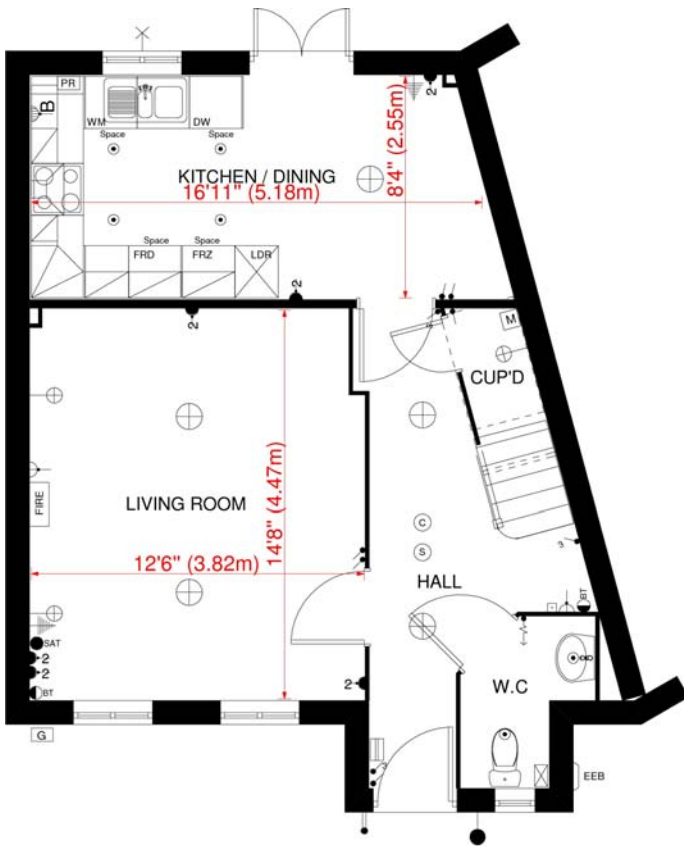

The Cartwright 'A' Blue Sky Gardens, Bradwell

GROUND FLOOR PLAN
'CARTWRIGHT 'A' HOUSE TYPE - BRADWELL

FIRST FLOOR PLAN
'CARTWRIGHT 'A' HOUSE TYPE - BRADWELL

Important Notes:-

1. *Our commitment to update continuously and improve the designs of our homes may mean that some amendments may not yet be incorporated in these plans.*
2. *These plans must be looked at in conjunction with our latest update sheet available on request.*
3. *Although we endeavour to notify customers of material changes, Norfolk Homes Ltd reserves the right to alter plans and specifications without notice.*
4. *All homes are offered subject to contract. Every care has been taken to ensure the accuracy of the information but these plans do not form part of any contract.*
5. *All plans are copyright to Norfolk Homes Ltd*
6. *Some homes will be built handed (a mirror image) to the plans shown. Plans with correct handing for a particular plot of interest can be prepared on request.*
7. *More detailed kitchen and bathroom plans are available upon request.*
8. *The plans shown are not to a particular scale but are dimensioned to help you.*
9. *Dimensions shown are approximate (+/- 50mm)*