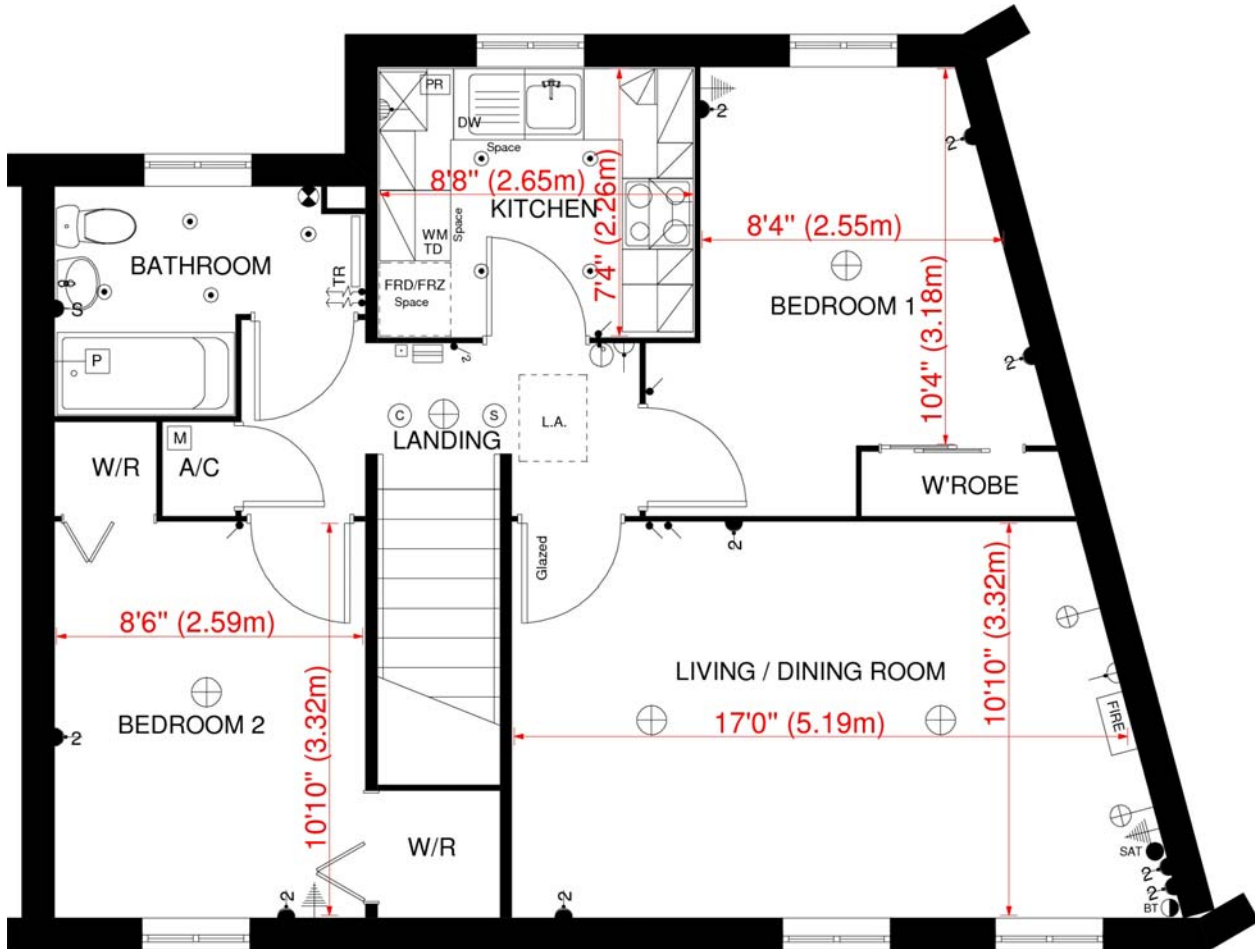

Our latest floorplan...

Update 27/01/2010

The Brunel Blue Sky Gardens, Bradwell

FIRST FLOOR PLAN
'BRUNEL' TYPE (FF FLAT) - BRADWELL

Important Notes:-

1. Our commitment to update continuously and improve the designs of our homes may mean that some amendments may not yet be incorporated in these plans.
2. These plans must be looked at in conjunction with our latest update sheet available on request.
3. Although we endeavour to notify customers of material changes, Norfolk Homes Ltd reserves the right to alter plans and specifications without notice.
4. All homes are offered subject to contract. Every care has been taken to ensure the accuracy of the information but these plans do not form part of any contract.
5. All plans are copyright to Norfolk Homes Ltd
6. Some homes will be built handed (a mirror image) to the plans shown. Plans with correct handing for a particular plot of interest can be prepared on request.
7. More detailed kitchen and bathroom plans are available upon request.
8. The plans shown are not to a particular scale but are dimensioned to help you.
9. Dimensions shown are approximate (+/- 50mm)