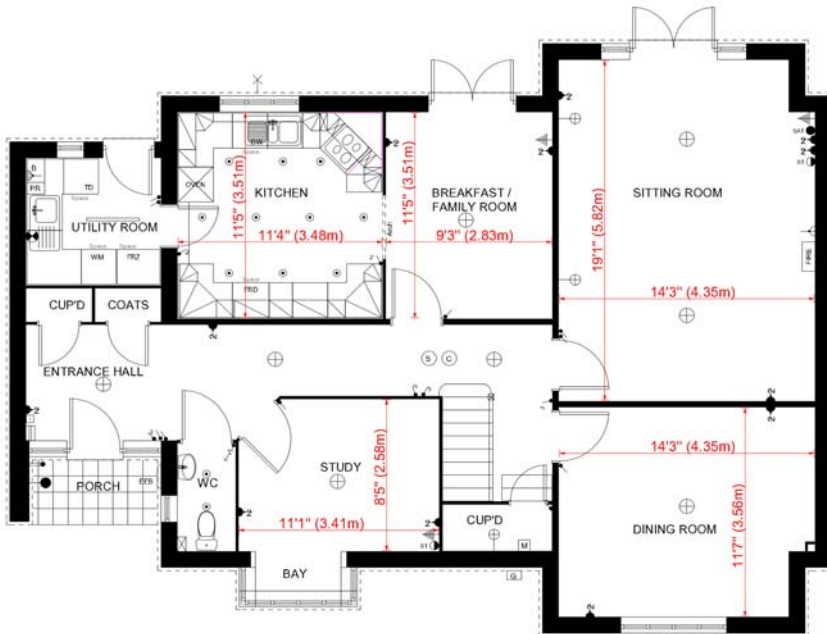

# Our latest floorplans...

Update 12/02/2010

## The Bronte (Plot 81 only) Blue Sky Gardens, Bradwell

GROUND FLOOR PLAN  
'BRONTE' HOUSE TYPE - PLOT 81, BRADWELL

FIRST FLOOR PLAN  
'BRONTE' HOUSE TYPE - PLOT 81, BRADWELL