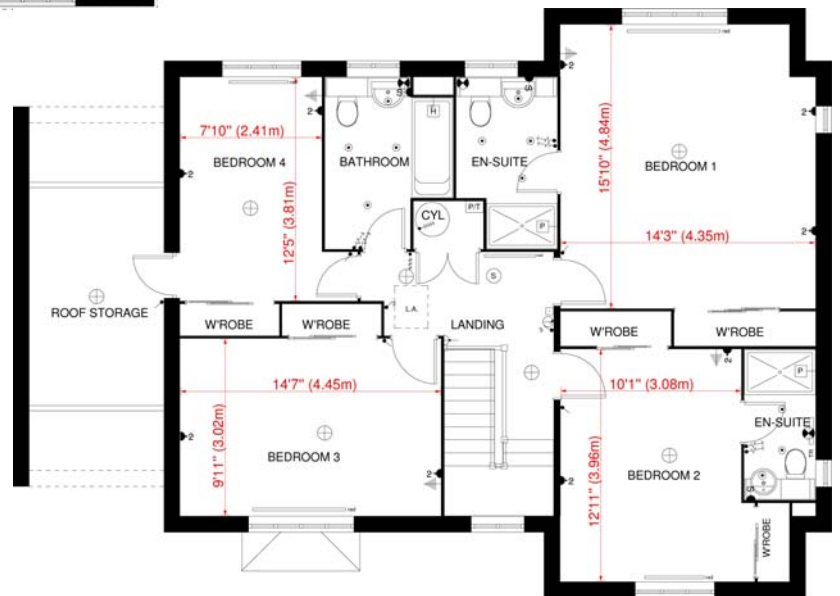

# Our latest floorplans...

Update 12/02/2010

## The Bronte (Plot 81 only) Blue Sky Gardens, Bradwell

GROUND FLOOR PLAN  
'BRONTE' HOUSE TYPE - PLOT 81, BRADWELL

FIRST FLOOR PLAN  
'BRONTE' HOUSE TYPE - PLOT 81, BRADWELL