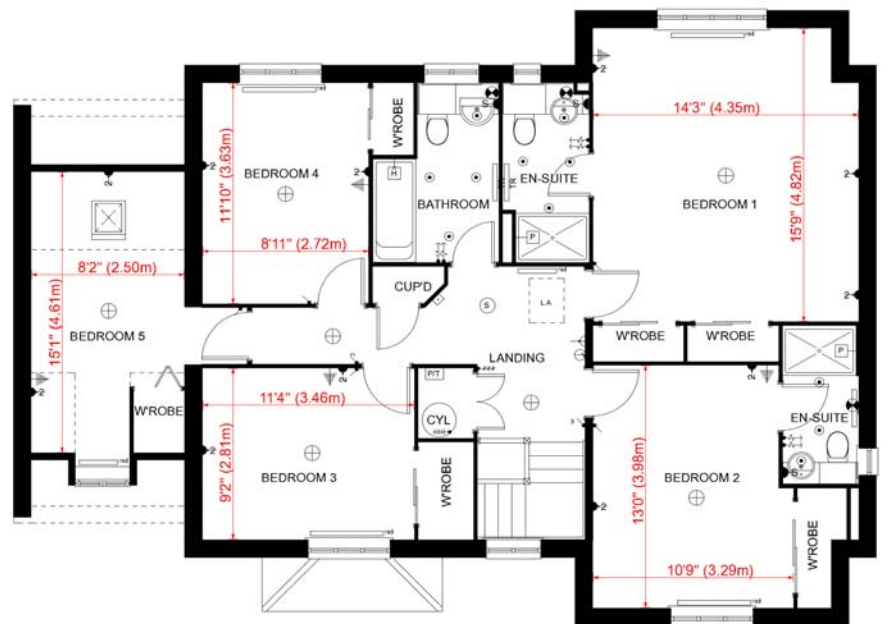

Our latest floorplans...

Update 09/07/2010

The Bronte (Plot 47 only) Blue Sky Gardens, Bradwell

GROUND FLOOR PLAN
'BRONTE' HOUSE TYPE - PLOT 47, BRADWELL

Important Notes:-

1. Our commitment to update continuously and improve the designs of our homes may mean that some amendments may not yet be incorporated in these plans.
2. These plans must be looked at in conjunction with our latest update sheet available on request.
3. Although we endeavour to notify customers of material changes, Norfolk Homes Ltd reserves the right to alter plans and specifications without notice.
4. All homes are offered subject to contract. Every care has been taken to ensure the accuracy of the information but these plans do not form part of any contract.
5. All plans are copyright to Norfolk Homes Ltd
6. Some homes will be built handed (a mirror image) to the plans shown. Plans with correct handing for a particular plot of interest can be prepared on request.
7. More detailed kitchen and bathroom plans are available upon request.
8. The plans shown are not to a particular scale but are dimensioned to help you.
9. Dimensions shown are approximate (+/- 50mm)