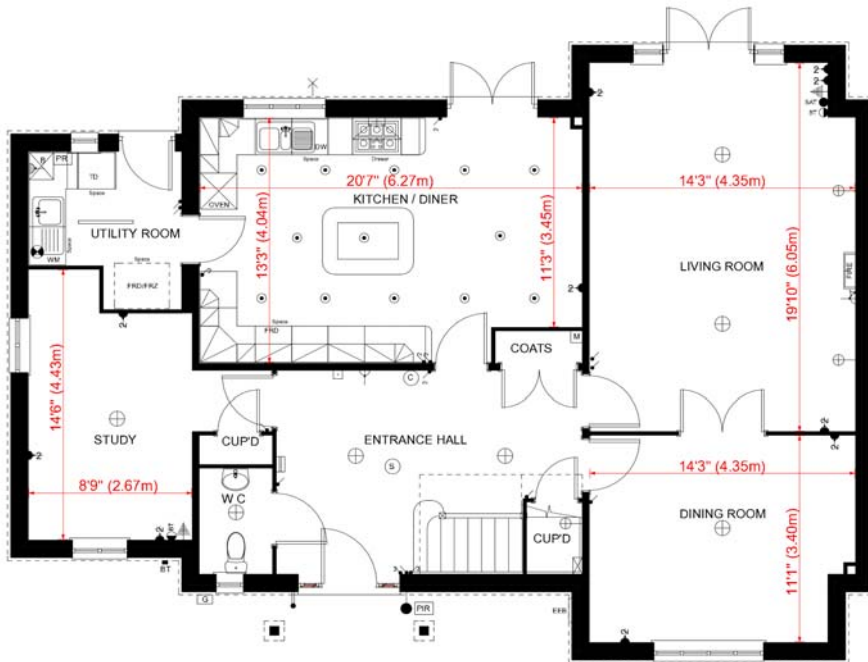

Our latest floorplans...

Update 09/07/2010

The Bronte (Plot 47 only) Blue Sky Gardens, Bradwell

GROUND FLOOR PLAN
'BRONTE' HOUSE TYPE - PLOT 47, BRADWELL

Important Notes:-

1. Our commitment to update continuously and improve the designs of our homes may mean that some amendments may not yet be incorporated in these plans.
2. These plans must be looked at in conjunction with our latest update sheet available on request.
3. Although we endeavour to notify customers of material changes, Norfolk Homes Ltd reserves the right to alter plans and specifications without notice.
4. All homes are offered subject to contract. Every care has been taken to ensure the accuracy of the information but these plans do not form part of any contract.
5. All plans are copyright to Norfolk Homes Ltd
6. Some homes will be built handed (a mirror image) to the plans shown. Plans with correct handing for a particular plot of interest can be prepared on request.
7. More detailed kitchen and bathroom plans are available upon request.
8. The plans shown are not to a particular scale but are dimensioned to help you.
9. Dimensions shown are approximate (+/- 50mm)