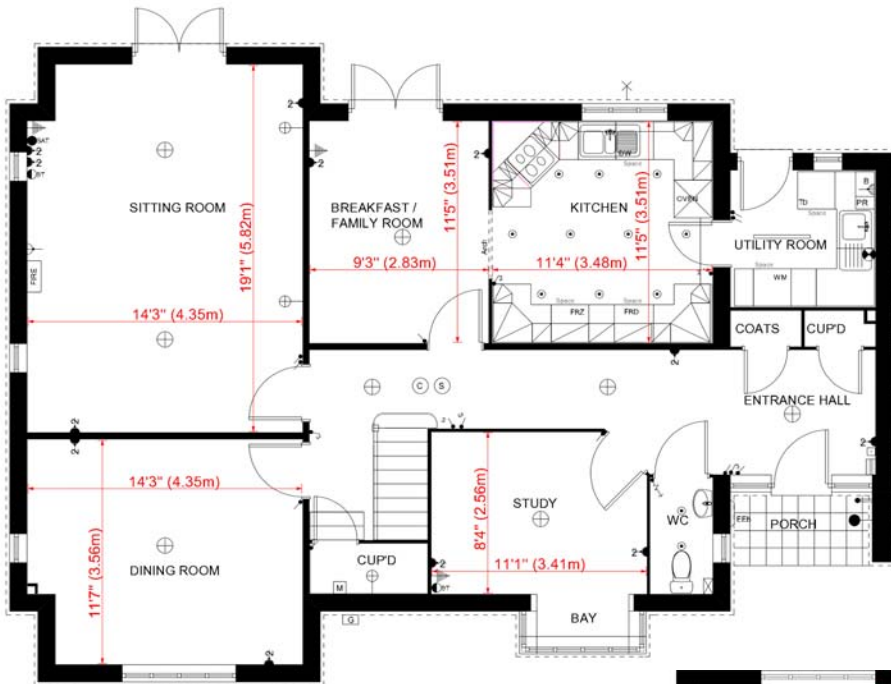

# Our latest floorplans...

Update 11/02/2010

## The Bronte (Plot 150 only) Blue Sky Gardens, Bradwell

GROUND FLOOR PLAN  
'BRONTE' HOUSE TYPE - PLOT 150, BRADWELL

FIRST FLOOR PLAN  
'BRONTE' HOUSE TYPE - PLOT 150, BRADWELL