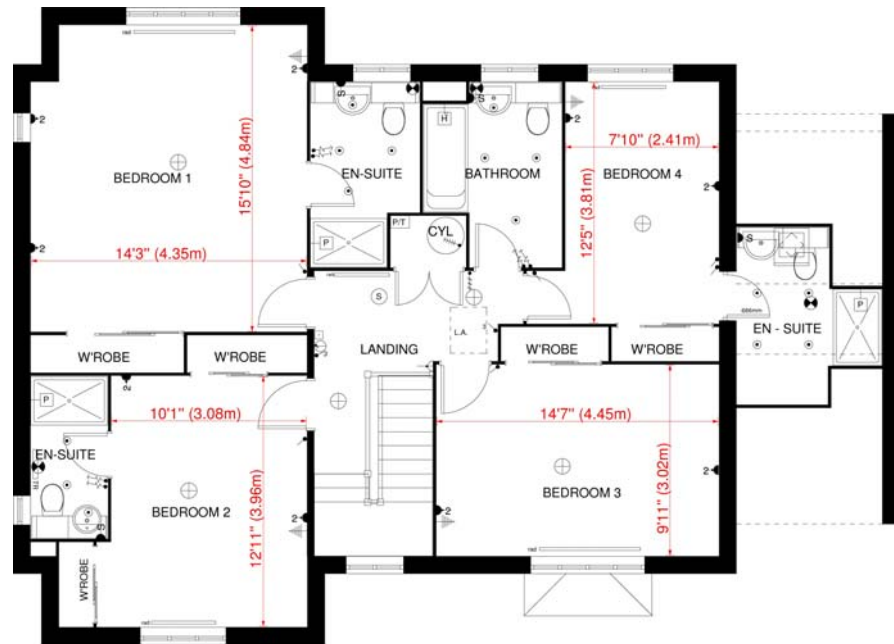

# Our latest floorplans...

Update 11/02/2010

## The Bronte (Plot 150 only) Blue Sky Gardens, Bradwell

GROUND FLOOR PLAN  
'BRONTE' HOUSE TYPE - PLOT 150, BRADWELL

FIRST FLOOR PLAN  
'BRONTE' HOUSE TYPE - PLOT 150, BRADWELL