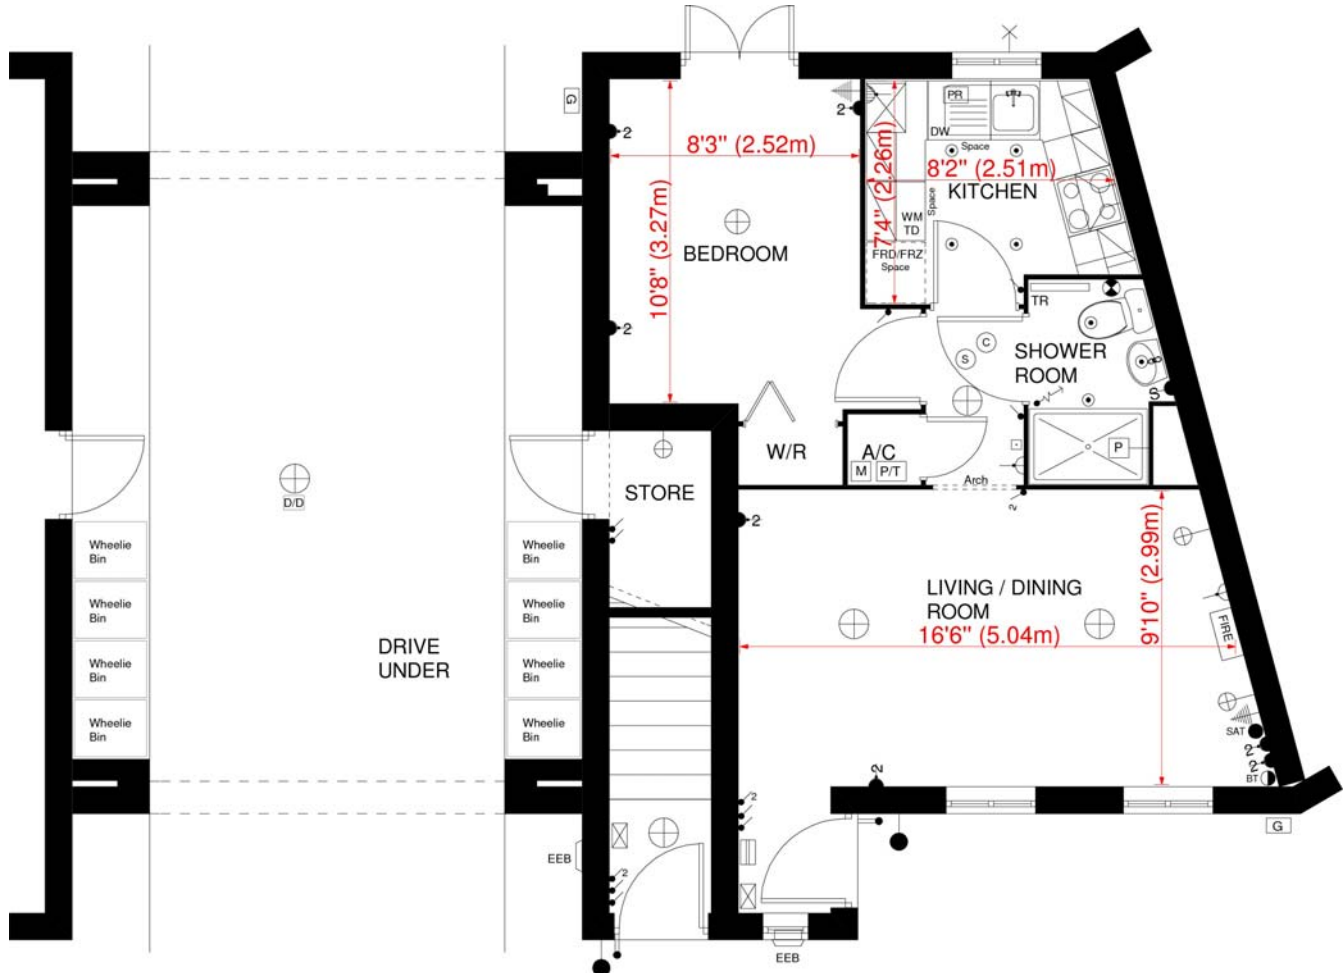

Our latest floorplan...

Update 27/01/2010

The Baird

Blue Sky Gardens, Bradwell

GROUND FLOOR PLAN
'BAIRD' TYPE (GF FLAT) - BRADWELL

Important Notes:-

1. Our commitment to update continuously and improve the designs of our homes may mean that some amendments may not yet be incorporated in these plans.
2. These plans must be looked at in conjunction with our latest update sheet available on request.
3. Although we endeavour to notify customers of material changes, Norfolk Homes Ltd reserves the right to alter plans and specifications without notice.
4. All homes are offered subject to contract. Every care has been taken to ensure the accuracy of the information but these plans do not form part of any contract.
5. All plans are copyright to Norfolk Homes Ltd
6. Some homes will be built handed (a mirror image) to the plans shown. Plans with correct handing for a particular plot of interest can be prepared on request.
7. More detailed kitchen and bathroom plans are available upon request.
8. The plans shown are not to a particular scale but are dimensioned to help you.
9. Dimensions shown are approximate (+/- 50mm)